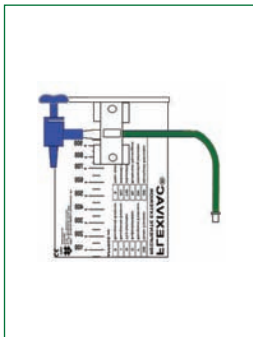

**DESCRIPTION**

- Outer canister for flexivac 1000 ml
- Vacuum tube 30 cm
- Connector

Ref.: 705.1496

Units/Box: 1

**DESCRIPTION**

- Outer canister for flexivac 1500 ml
- Vacuum tube 30 cm
- Connector

Ref.: 705.1392

Units/Box: 1

**DESCRIPTION**

- Outer canister for flexivac 3000 ml
- Vacuum tube 30 cm
- Connector

**DESCRIPTION**

- Outer canister for flexivac 1000 ml
- Vacuum tube 30 cm
- Vacuum stopcock
- Connector

**DESCRIPTION**

- Outer canister for flexivac 1500 ml
- Vacuum tube 30 cm
- Vacuum stopcock
- Connector

**DESCRIPTION**

- Outer canister for flexivac 3000 ml
- Vacuum tube 30 cm
- Vacuum stopcock
- Connector

Ref.: 705.0877