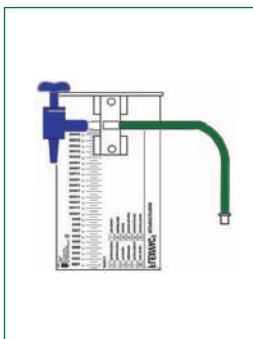

**DESCRIPTION**

- Outer canister for flexivac 1000 ml
- Vacuum tube 30 cm
- Connector

Ref.: 705.1496

Units/Box: 1

**DESCRIPTION**

- Outer canister for flexivac 1500 ml
- Vacuum tube 30 cm
- Connector

Ref.: 705.1392

Units/Box: 1

**DESCRIPTION**

- Outer canister for flexivac 3000 ml
- Vacuum tube 30 cm
- Connector

**DESCRIPTION**

- Outer canister for flexivac 1000 ml
- Vacuum tube 30 cm
- Vacuum stopcock
- Connector

**DESCRIPTION**

- Outer canister for flexivac 1500 ml
- Vacuum tube 30 cm
- Vacuum stopcock
- Connector

**DESCRIPTION**

- Outer canister for flexivac 3000 ml
- Vacuum tube 30 cm
- Vacuum stopcock
- Connector

Ref.: 705.0877