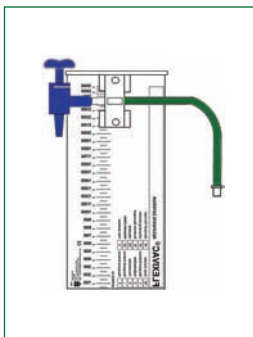

**DESCRIPTION**

- Outer canister for flexivac 1000 ml
- Vacuum tube 30 cm
- Connector

Ref.: 705.1496

Units/Box: 1

**DESCRIPTION**

- Outer canister for flexivac 1500 ml
- Vacuum tube 30 cm
- Connector

Ref.: 705.1392

Units/Box: 1

**DESCRIPTION**

- Outer canister for flexivac 3000 ml
- Vacuum tube 30 cm
- Connector

**DESCRIPTION**

- Outer canister for flexivac 1000 ml
- Vacuum tube 30 cm
- Vacuum stopcock
- Connector

**DESCRIPTION**

- Outer canister for flexivac 1500 ml
- Vacuum tube 30 cm
- Vacuum stopcock
- Connector

**DESCRIPTION**

- Outer canister for flexivac 3000 ml
- Vacuum tube 30 cm
- Vacuum stopcock
- Connector

Ref.: 705.0877