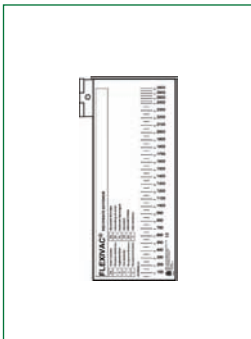

DESCRIPTION

- Outer canister for flexivac 3000 ml