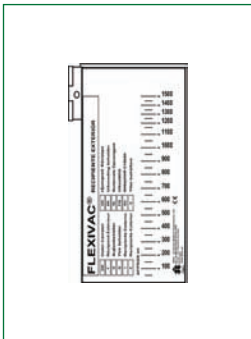

**DESCRIPTION**

- Outer canister for flexivac 1000 ml

**DESCRIPTION**

- Outer canister for flexivac 1500 ml

**DESCRIPTION**

- Outer canister for flexivac 3000 ml

Ref.: 705.1495

Units/Box: 1

**DESCRIPTION**

- Outer canister for flexivac 1000 ml
- Vacuum tube 30 cm
- Connector

Ref.: 705.1496

Units/Box: 1

**DESCRIPTION**

- Outer canister for flexivac 1500 ml
- Vacuum tube 30 cm
- Connector

Ref.: 705.1392

Units/Box: 1

**DESCRIPTION**

- Outer canister for flexivac 3000 ml
- Vacuum tube 30 cm
- Connector

**DESCRIPTION**

- Outer canister for flexivac 1000 ml
- Vacuum tube 30 cm
- Vacuum stopcock
- Connector

**DESCRIPTION**