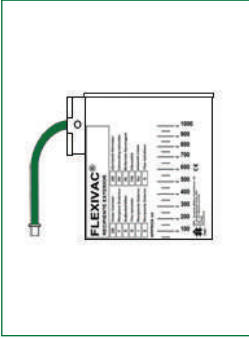

Ref.: 705.1495

Units/Box: 1

DESCRIPTION

- Outer canister for flexivac 1000 ml
- Vacuum tube 30 cm
- Connector

Ref.: 705.1496

Units/Box: 1