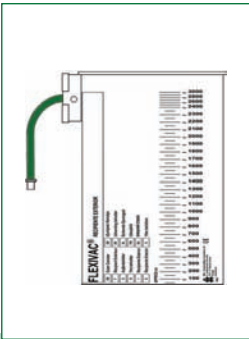

**DESCRIPTION**

- Outer canister for flexivac 1000 ml
- Vacuum tube 30 cm
- Connector

Ref.: 705.1496

Units/Box: 1

**DESCRIPTION**

- Outer canister for flexivac 1500 ml
- Vacuum tube 30 cm
- Connector

Ref.: 705.1392

Units/Box: 1

**DESCRIPTION**

- Outer canister for flexivac 3000 ml
- Vacuum tube 30 cm
- Connector

**DESCRIPTION**

- Outer canister for flexivac 1000 ml
- Vacuum tube 30 cm
- Vacuum stopcock
- Connector

**DESCRIPTION**

- Outer canister for flexivac 1500 ml
- Vacuum tube 30 cm
- Vacuum stopcock
- Connector

**DESCRIPTION**

- Outer canister for flexivac 3000 ml
- Vacuum tube 30 cm
- Vacuum stopcock
- Connector

Ref.: 705.0877