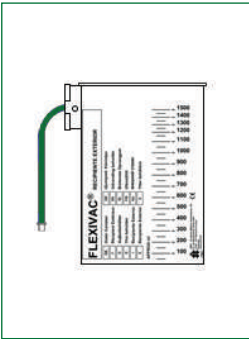

DESCRIPTION

- Outer canister for flexivac 1500 ml
- Vacuum tube 30 cm
- Connector

Ref.: 705.1392

Units/Box: 1